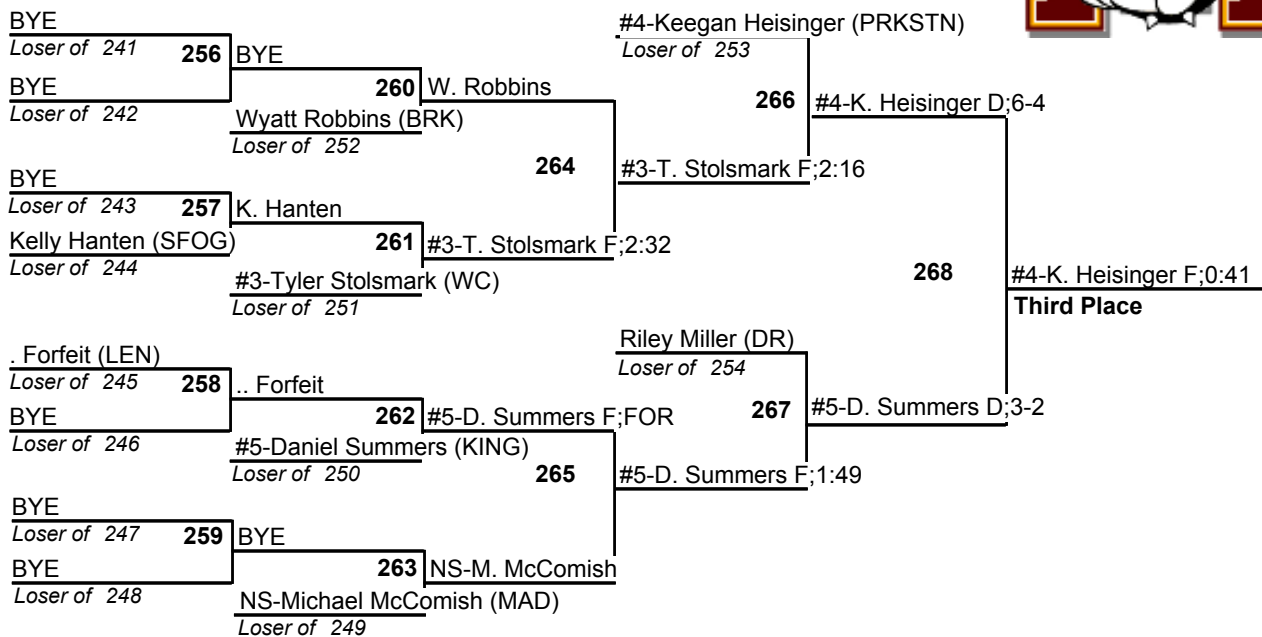

2010 Madison Invitational Wrestling Tournament

December 18, 2010

103

2010 Madison Invitational Wrestling Tournament

December 18, 2010

112

2010 Madison Invitational Wrestling Tournament

December 18, 2010

119

2010 Madison Invitational Wrestling Tournament

December 18, 2010

125

2010 Madison Invitational Wrestling Tournament

December 18, 2010

130

2010 Madison Invitational Wrestling Tournament

December 18, 2010

135

2010 Madison Invitational Wrestling Tournament

December 18, 2010

140

2010 Madison Invitational Wrestling Tournament

December 18, 2010

145

2010 Madison Invitational Wrestling Tournament

December 18, 2010

152

2010 Madison Invitational Wrestling Tournament

December 18, 2010

160

2010 Madison Invitational Wrestling Tournament

December 18, 2010